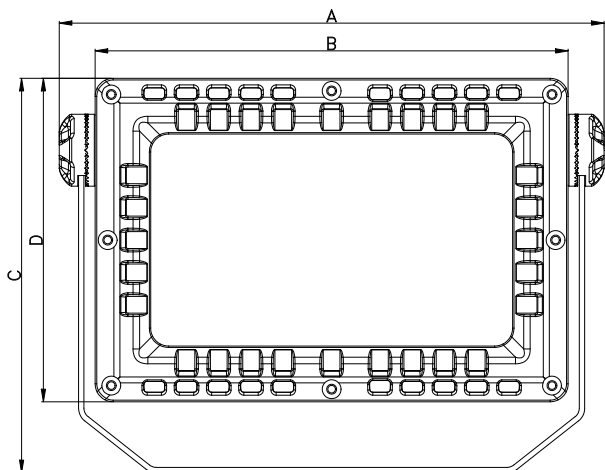

Luminous characteristics

Power consumption [W]	20 ~ 80	100~120	150~200	250-300
Colour rendering [CRI]	70 (±2)			
Colour temperature [K]	6000-6500			
Luminaire efficiency [Lm/W]	115-130			
Beam angle	120° (60°, 90° is optional, with lens)			

Mechanical data

Degree of protection	IP66			
Cable entry	G 3/4"; NPT 3/4"			
Weight [kg]	5.12	9	12	
Terminal	≤2.5 mm ²			
Mounting Styles	Ceiling; Wall Bracket; Pendant			

Dimension [mm]

	A	B	C	D	E	F	G	H
GYD970-1	304	264	219	180	126	216	227	219
GYD970-2	384	344	273	240	126	255	277	273
GYD970-3	472	418	315	275	130	295	320	315
GYD970-4	544	492	371	330	130	341	374	371