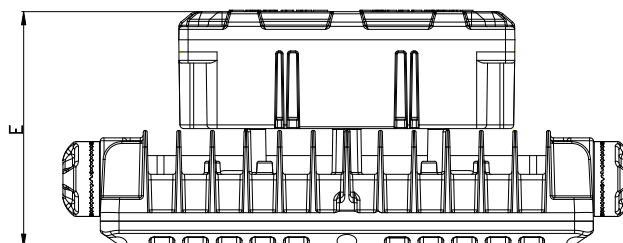

Luminous characteristics

Power consumption [W]	20 ~ 80	100~120	150~200	250-300
Colour rendering [CRI]	70 (±2)			
Colour temperature [K]	6000-6500			
Luminaire efficiency [Lm/W]	115-130			
Beam angle	120° (60°, 90° is optional, with lens)			

Mechanical data

Degree of protection	IP66			
Cable entry	G 3/4"; NPT 3/4"			
Weight [kg]	5.12	9	12	
Terminal	≤2.5 mm ²			
Mounting Styles	Ceiling; Wall Bracket; Pendant			

Dimension [mm]

	A	B	C	D	E	F	G	H
GYD970-1	304	264	219	180	126	216	227	219
GYD970-2	384	344	273	240	126	255	277	273
GYD970-3	472	418	315	275	130	295	320	315
GYD970-4	544	492	371	330	130	341	374	371