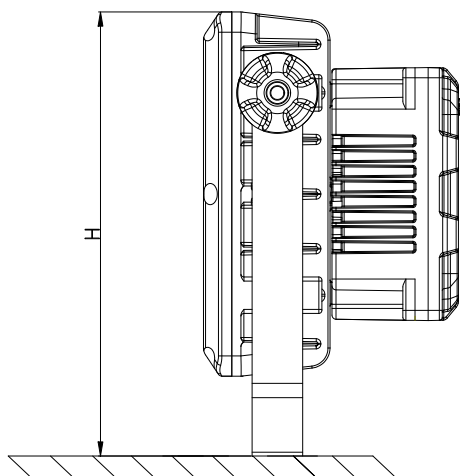

Luminous characteristics

Power consumption [W]	20 ~ 80	100~120	150~200	250-300
Colour rendering [CRI]	70 (±2)			
Colour temperature [K]	6000-6500			
Luminaire efficiency [Lm/W]	115-130			
Beam angle	120° (60°, 90° is optional, with lens)			

Mechanical data

Degree of protection	IP66			
Cable entry	G 3/4"; NPT 3/4"			
Weight [kg]	5.12	9	12	
Terminal	≤2.5 mm ²			
Mounting Styles	Ceiling; Wall Bracket; Pendant			

Dimension [mm]

	A	B	C	D	E	F	G	H
GYD970-1	304	264	219	180	126	216	227	219
GYD970-2	384	344	273	240	126	255	277	273
GYD970-3	472	418	315	275	130	295	320	315
GYD970-4	544	492	371	330	130	341	374	371

GYD970-1 Bracket	
GYD970-2 Bracket	
GYD970-3 Bracket	
GYD970-4 Bracket	

Installation

Ceiling Mount

Wall Mount

Bracket Mount