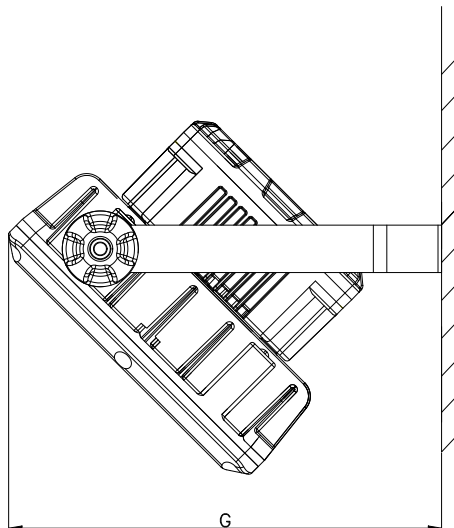

Installation

Wall Mount

Bracket Mount