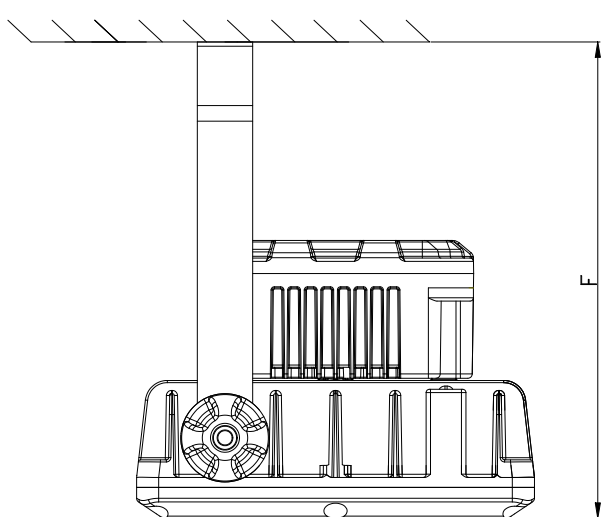

Installation

Ceiling Mount